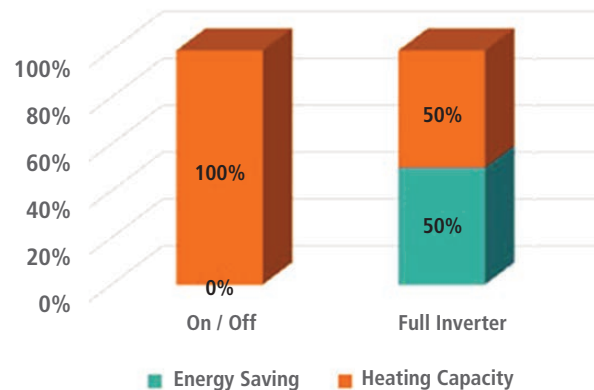

Energy Savings Comparison

fourways

JHB & Central: (011) 704-6320

KZN: (031) 579-1895

Bloemfontein: 083 381 0074

Pretoria: (012) 643-0445

Gqeberha (PE): (041) 484-6413

CPT: (021) 556-8292

George: 082 380 0708

EL: (043) 722-0671

www.allianceair.co.za