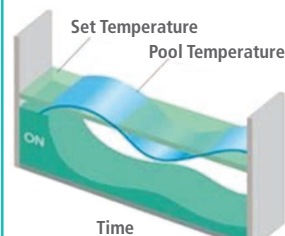

Inverter type Compressor

Compressor modulates speed depending on load