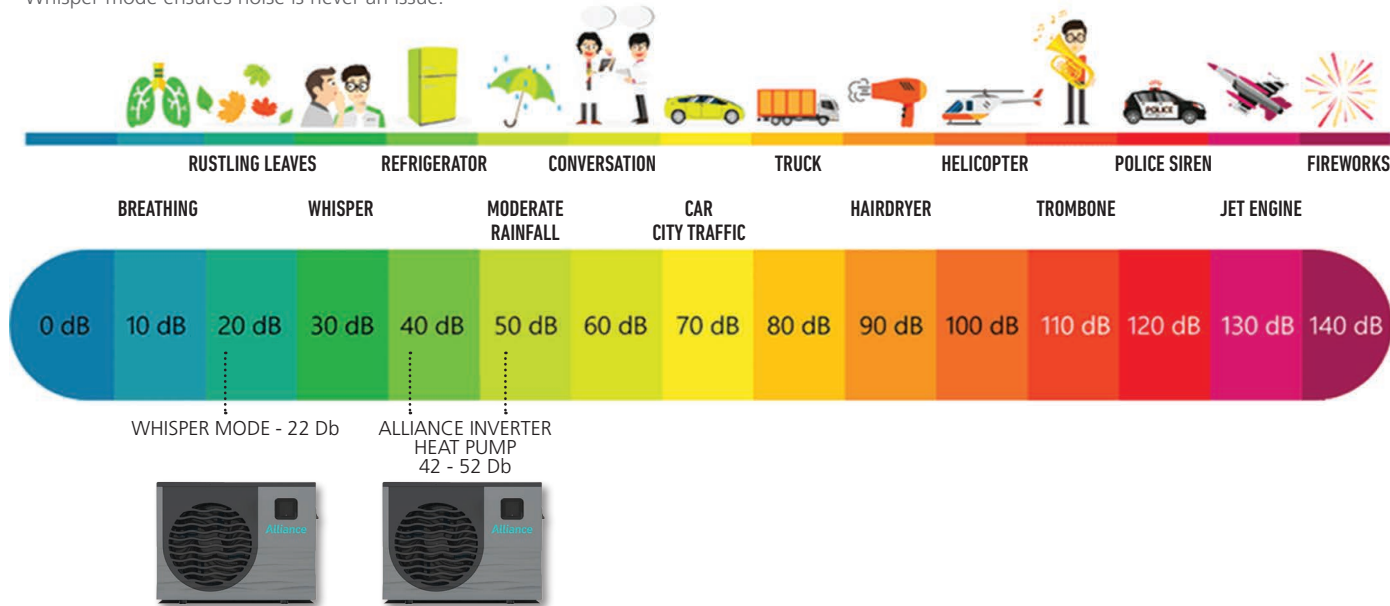

Whisper Mode

Silent fan technology and setting the heat pump to Whisper mode ensures noise is never an issue.

EXPERIENCE THE
ALLIANCE
DIFFERENCE

Alliance Inverter Domestic Swimming Pool Heat Pumps

- **Stepless Inverter motor** with low start up voltage.
- Intuitive control of your pool or Jacuzzi heat pump with a **touch screen controller**.
- Temperature setting control, able to **monitor temperature and power consumption**.
- Active defrosting system.
- Heating, cooling and auto modes.
- **Wi-Fi connectivity**, can be controlled via your smartphone from anywhere.
- Silent running, corrosion resistant ABS case
- R410A refrigerant

SPECIFICATIONS

Model		ALLPH90R410 - INV	ALLPH120R410 - INV	ALLPH160R410 - INV	ALLPH190R410 - INV
Heating Capacity	kw	2.1kW - 9.0kW	2.7kW - 12.2kW	2.8kW - 15.9kW	3.4kW - 18.9kW
Heating Power Input	kw	0.19 - 1.82	0.25 - 2.32	0.24 - 3.13	0.31 - 3.86
Running Current (Heating)	A	0.8 - 7.9	1.1 - 10	1.0 - 13.6	1.4 - 16.8
Power Supply	V/Hz	230V / 50Hz	230V / 50Hz	230V / 50Hz	230V / 50Hz
Compressor Quantity	No	1	1	1	1
Compressor		Full Inverter			
Heat Exchanger		Patented Dual Coil Titanium			
Fan Direction		Horizontal			
Noise	dB(A)	40 - 51	43 - 53	44 - 56	42 - 57
Water Connection	mm	50	50	50	50
Water Flow Volume	m³/h	3.2	4.1	5.2	6.3
Refrigerant		R410A	R410A	R410A	R410A
Net Dimensions (L/W/H)		1048.5 / 435 / 770	1048.5 / 435 / 770	1165 / 470 / 870	1165 / 470 / 870
Weight	kg	52	60	68	75
Maximum Set Temperature	°C	40	40	40	40

Heating: Outdoor air temp 27°C / 24°C, Inlet water temp 26°C.

fourways

Alliance

www.allianceair.co.za