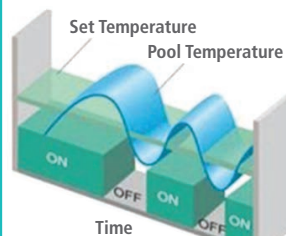

On / Off type Compressor

Compressor turns on / off all the time