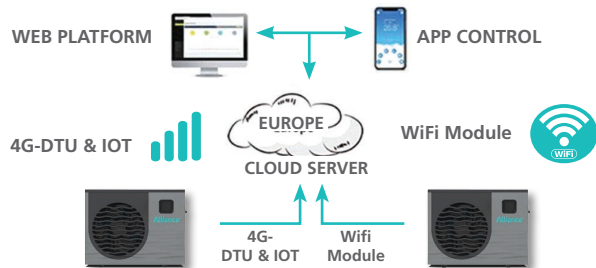

## Wi-Fi Control

Wi-Fi control offers innovative real time management of your pool or Jacuzzi heat pump to suit your lifestyle from anywhere in the world. You can easily check your heat pump energy consumption, set a personalized running schedule and even trouble shoot through your web connected devices, such as your smart phone, tablet or online account from anywhere in the world.

### Features of the phone app include:

*(Compatible with IOS and Android smart phones and tablets)*

- Turn ON/OFF
- Increase/decrease the temperature set-point
- Set multiple timers
- Receive error alerts
- Record last 30 days of pool heating data
- Easy to set up – Download the app, pair it with your home WiFi and you are ready to go
- No installation costs, no technicians, no fuss
- Allows remote access by a technician